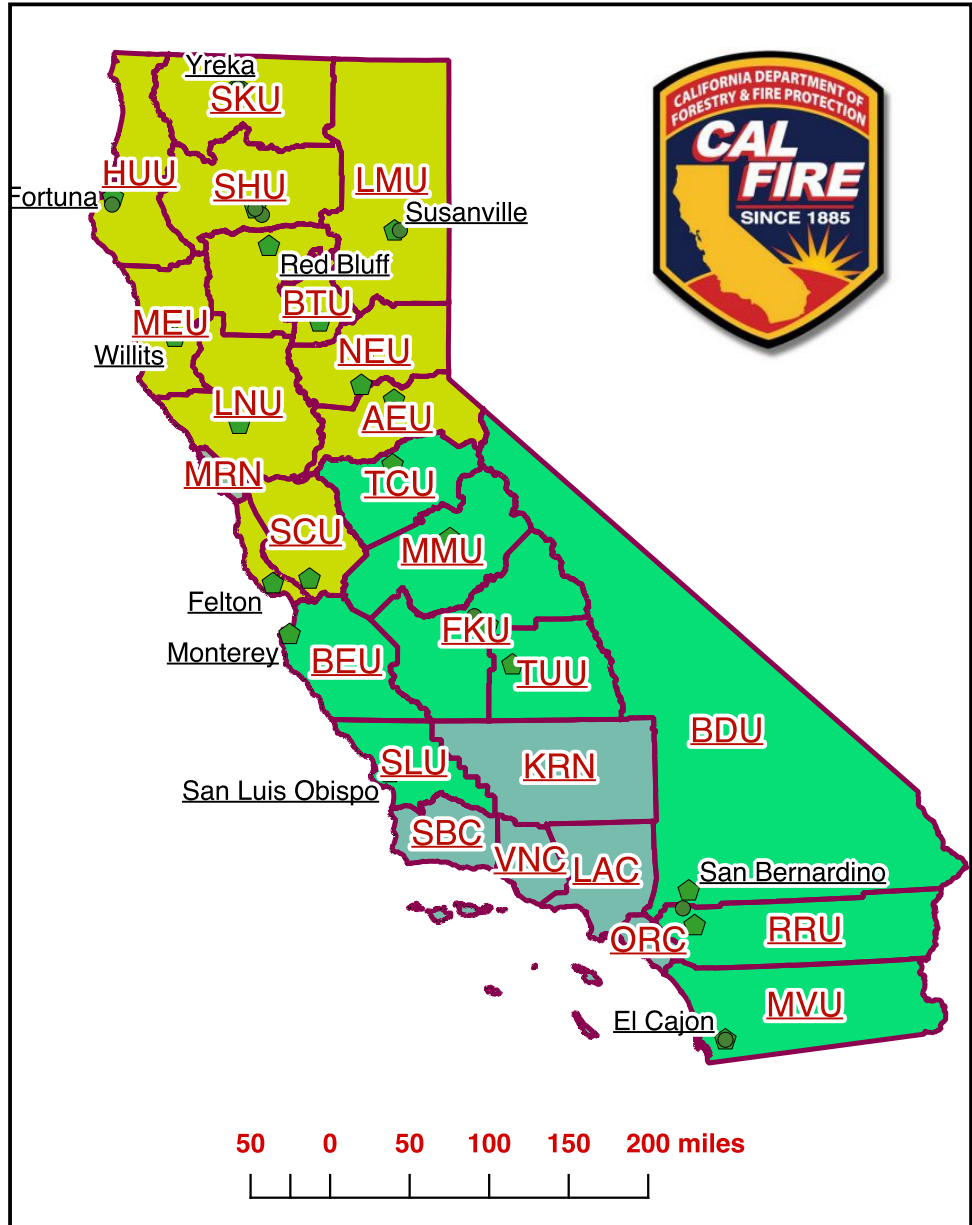

CAL FIRE UNIT REFERENCE

- CF Unit Call Signs
- NORTH**
- HUU - FORTUNA
 - MEU - HOWARD FOREST
 - CZU - FELTON
 - SCU - MORGAN HILL
 - LNU - ST HELENA
 - BTU - OROVILLE
 - LMU - SUSANVILLE
 - NEU - GRASS VALLEY
 - AEU - CAMINO
 - SHU - REDDING
 - SKU - YREKA
 - TGU - RED BLUFF
- SOUTH**
- BDU - SAN BERNARDINO
 - RRU - PERRIS
 - MVU - MONTE VISTA
 - FKU - FRESNO
 - MMU - MARIPOSA
 - BEU - MONTEREY
 - TUU - VISALIA
 - TCU - SAN ANDREAS
 - SLU - SAN LUIS OBISPO

Unit HQ	Unit Boundaries	ECC
Northern Units	Southern Units	Contract Counties