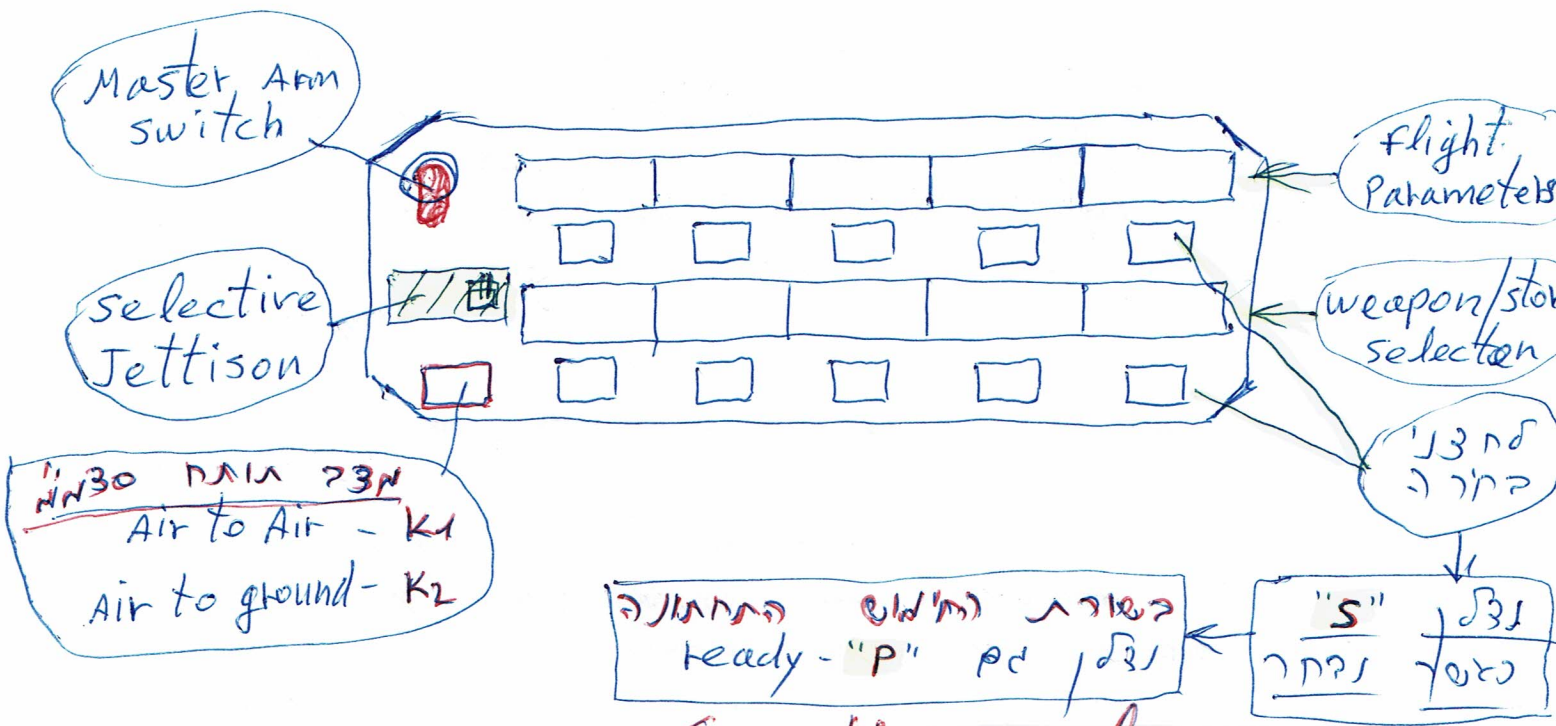

Weapon manager panel - PCA

Weapon configuration panel - PPA

13300 1000
170000
(1) 0, 2, 4, 8, 10