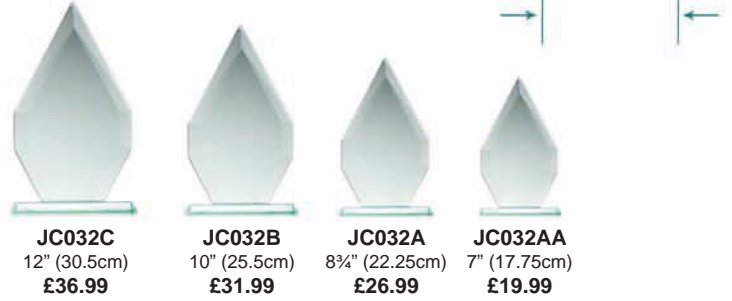

Flagstaff Jade Glass JC032

All 18mm thickness