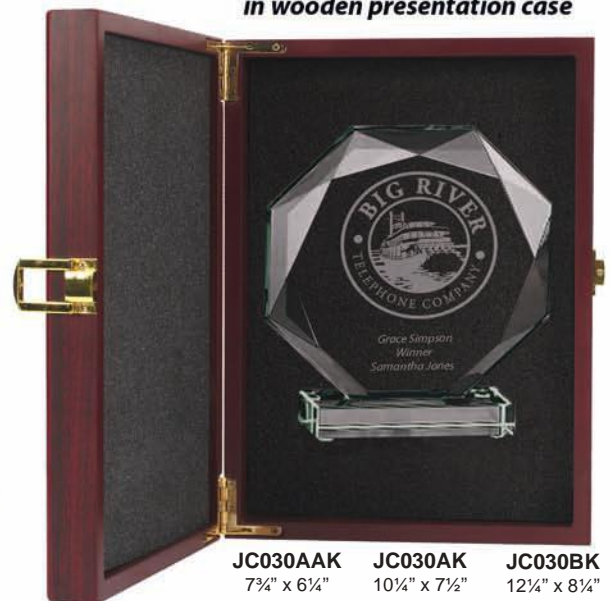

JC030AK
10 1/4" x 7 1/2"
(26 x 19 cm)
£37.99

JC030BK
12 1/4" x 8 1/4"
(31.25 x 21 cm)
£47.99

JC030AAK
7 3/4" x 6 1/4"
(19.75 x 16 cm)
£33.99