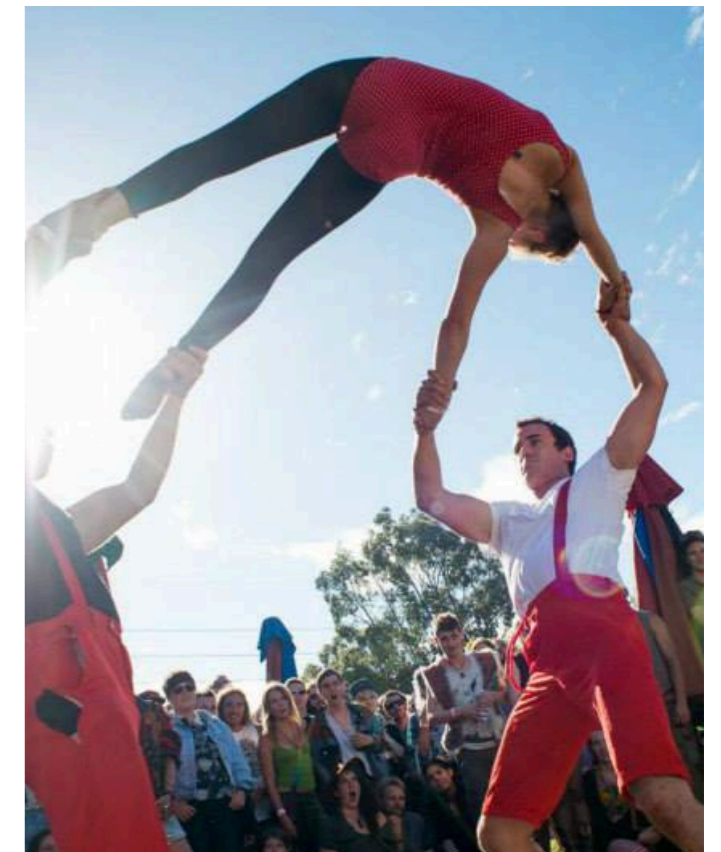

PERFORMERS