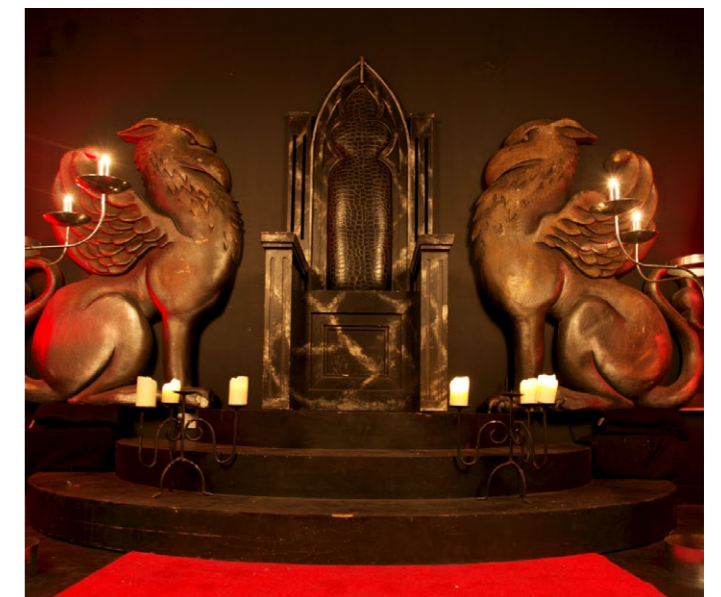

LET US BUILD YOUR WORLD

THE PERFECT COMBINATION OF DECOR, SET DESIGN AND LIGHTING ALLOWS US TO TRULY TRANSFORM SPACES.

ALL PIECES ARE ALSO AVAILABLE FOR HIRE.

SOME THEME EXAMPLES ARE...

GOTHIC