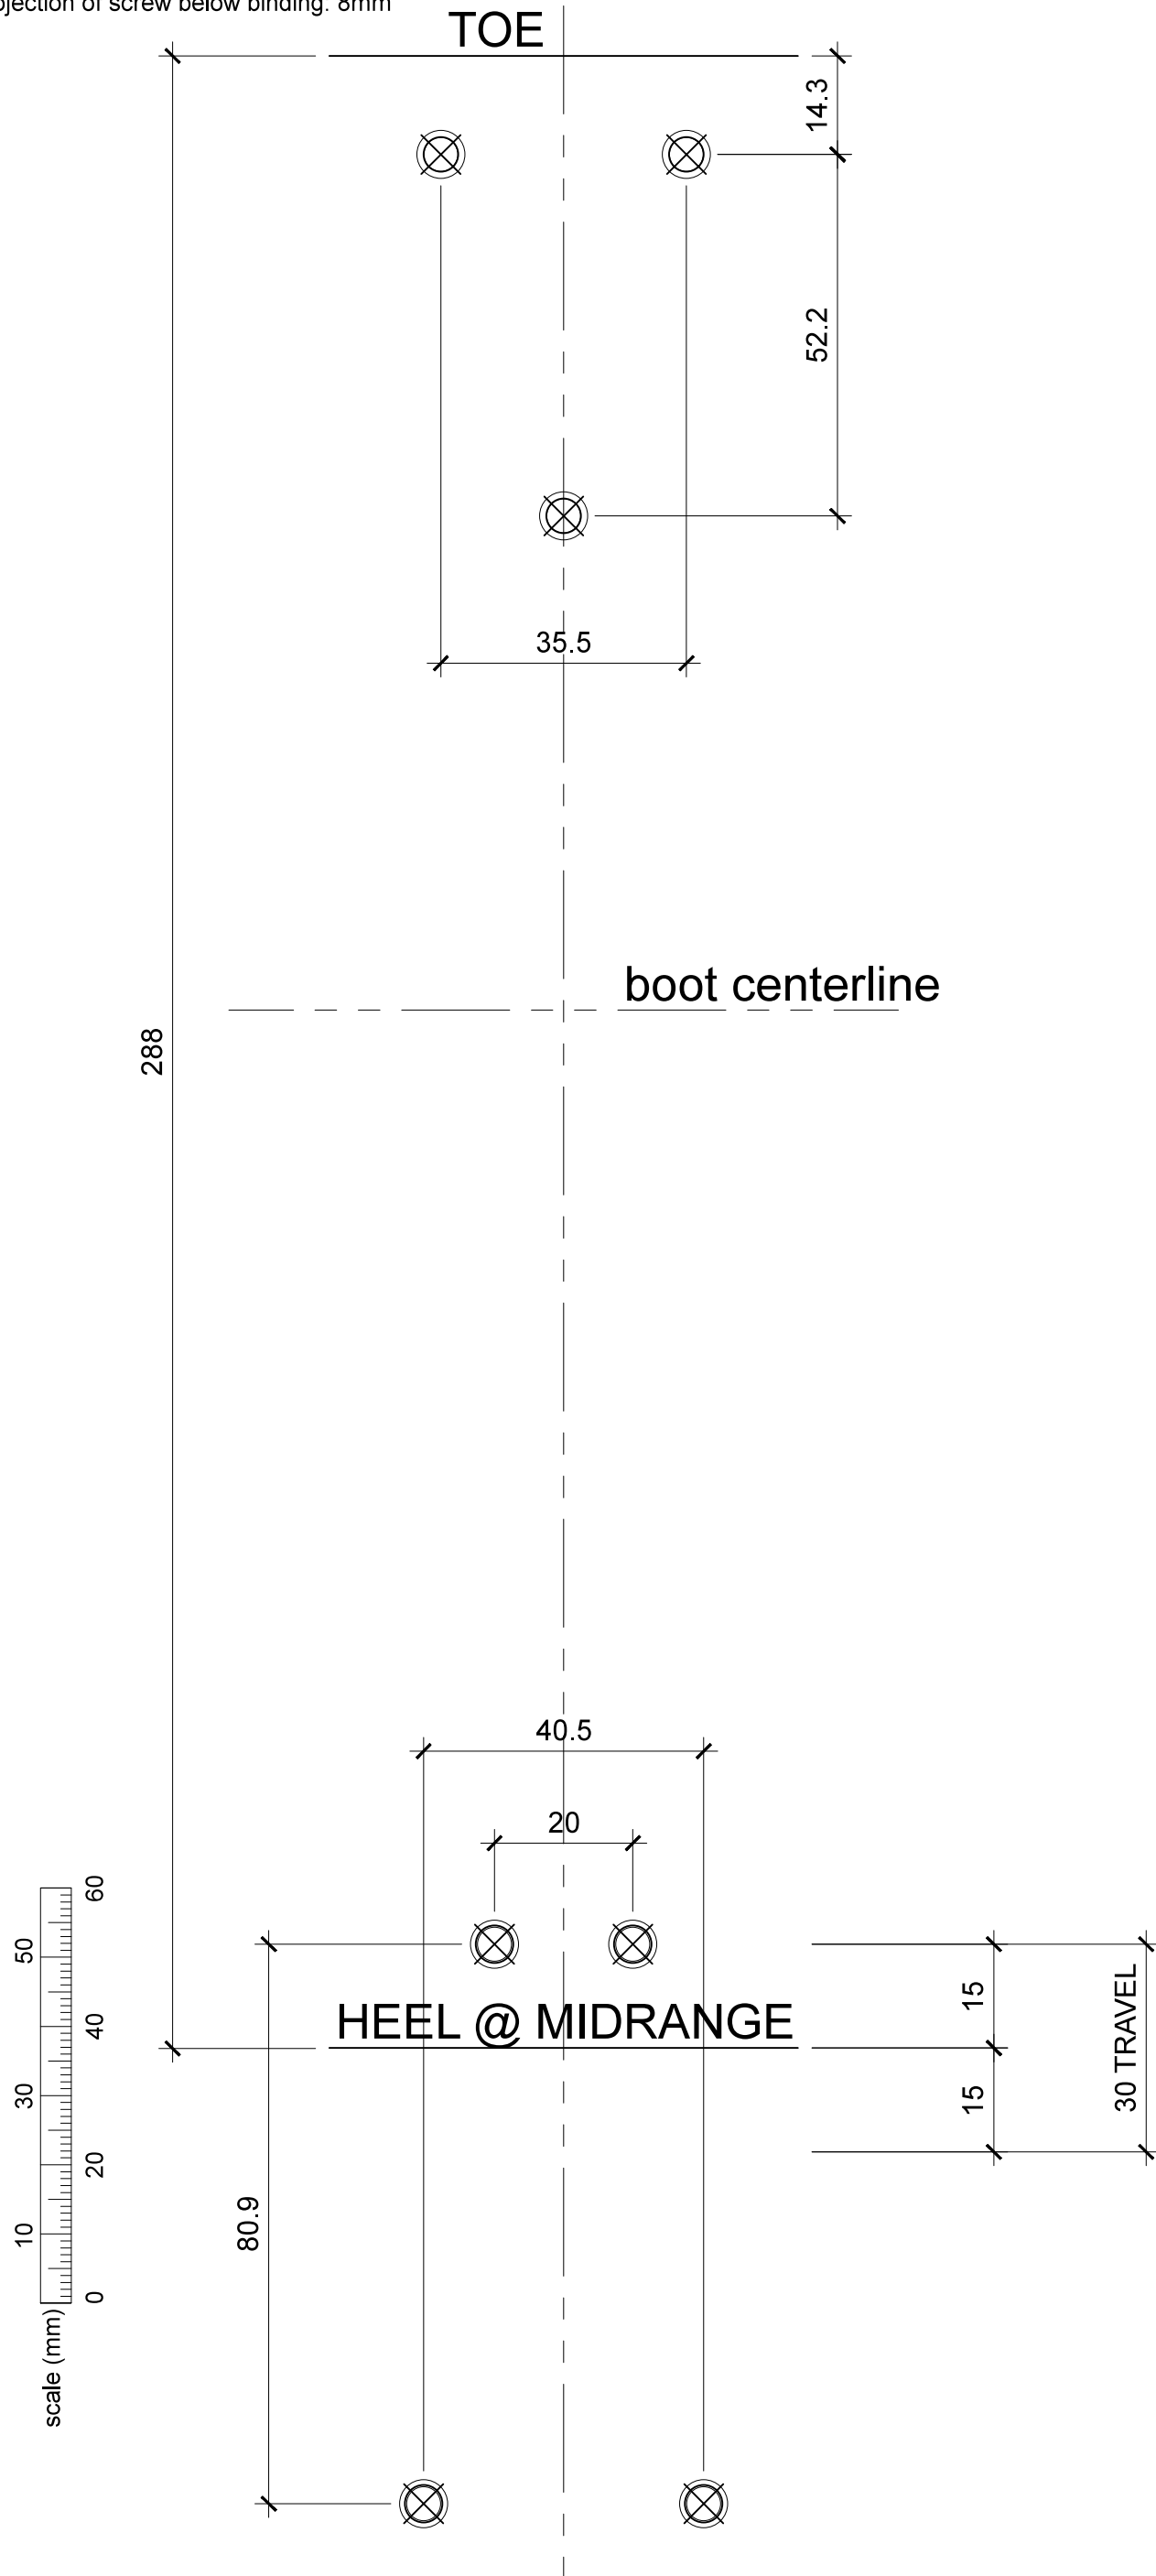

boot size: 24.5
boot sole length (BSL): 288mm

binding: marker comp 10.0 eps
range of heel travel: 30mm

screws for toe:
(3) 5.5 x 16mm (flat head)

screws for heel:
(2) 5.5 x 14mm (flat head)
(2) 5.5 x 20mm (pan head)

projection of screw below binding: 8mm

boot: nordica patron team jr
boot size: 24.5
boot sole length (BSL): 288mm

binding: marker comp 10.0 eps
range of heel travel: 30mm

screws for toe:
(3) 5.5 x 16mm (flat head)

screws for heel:
(2) 5.5 x 14mm (flat head)
(2) 5.5 x 20mm (pan head)

projection of screw below binding: 8mm