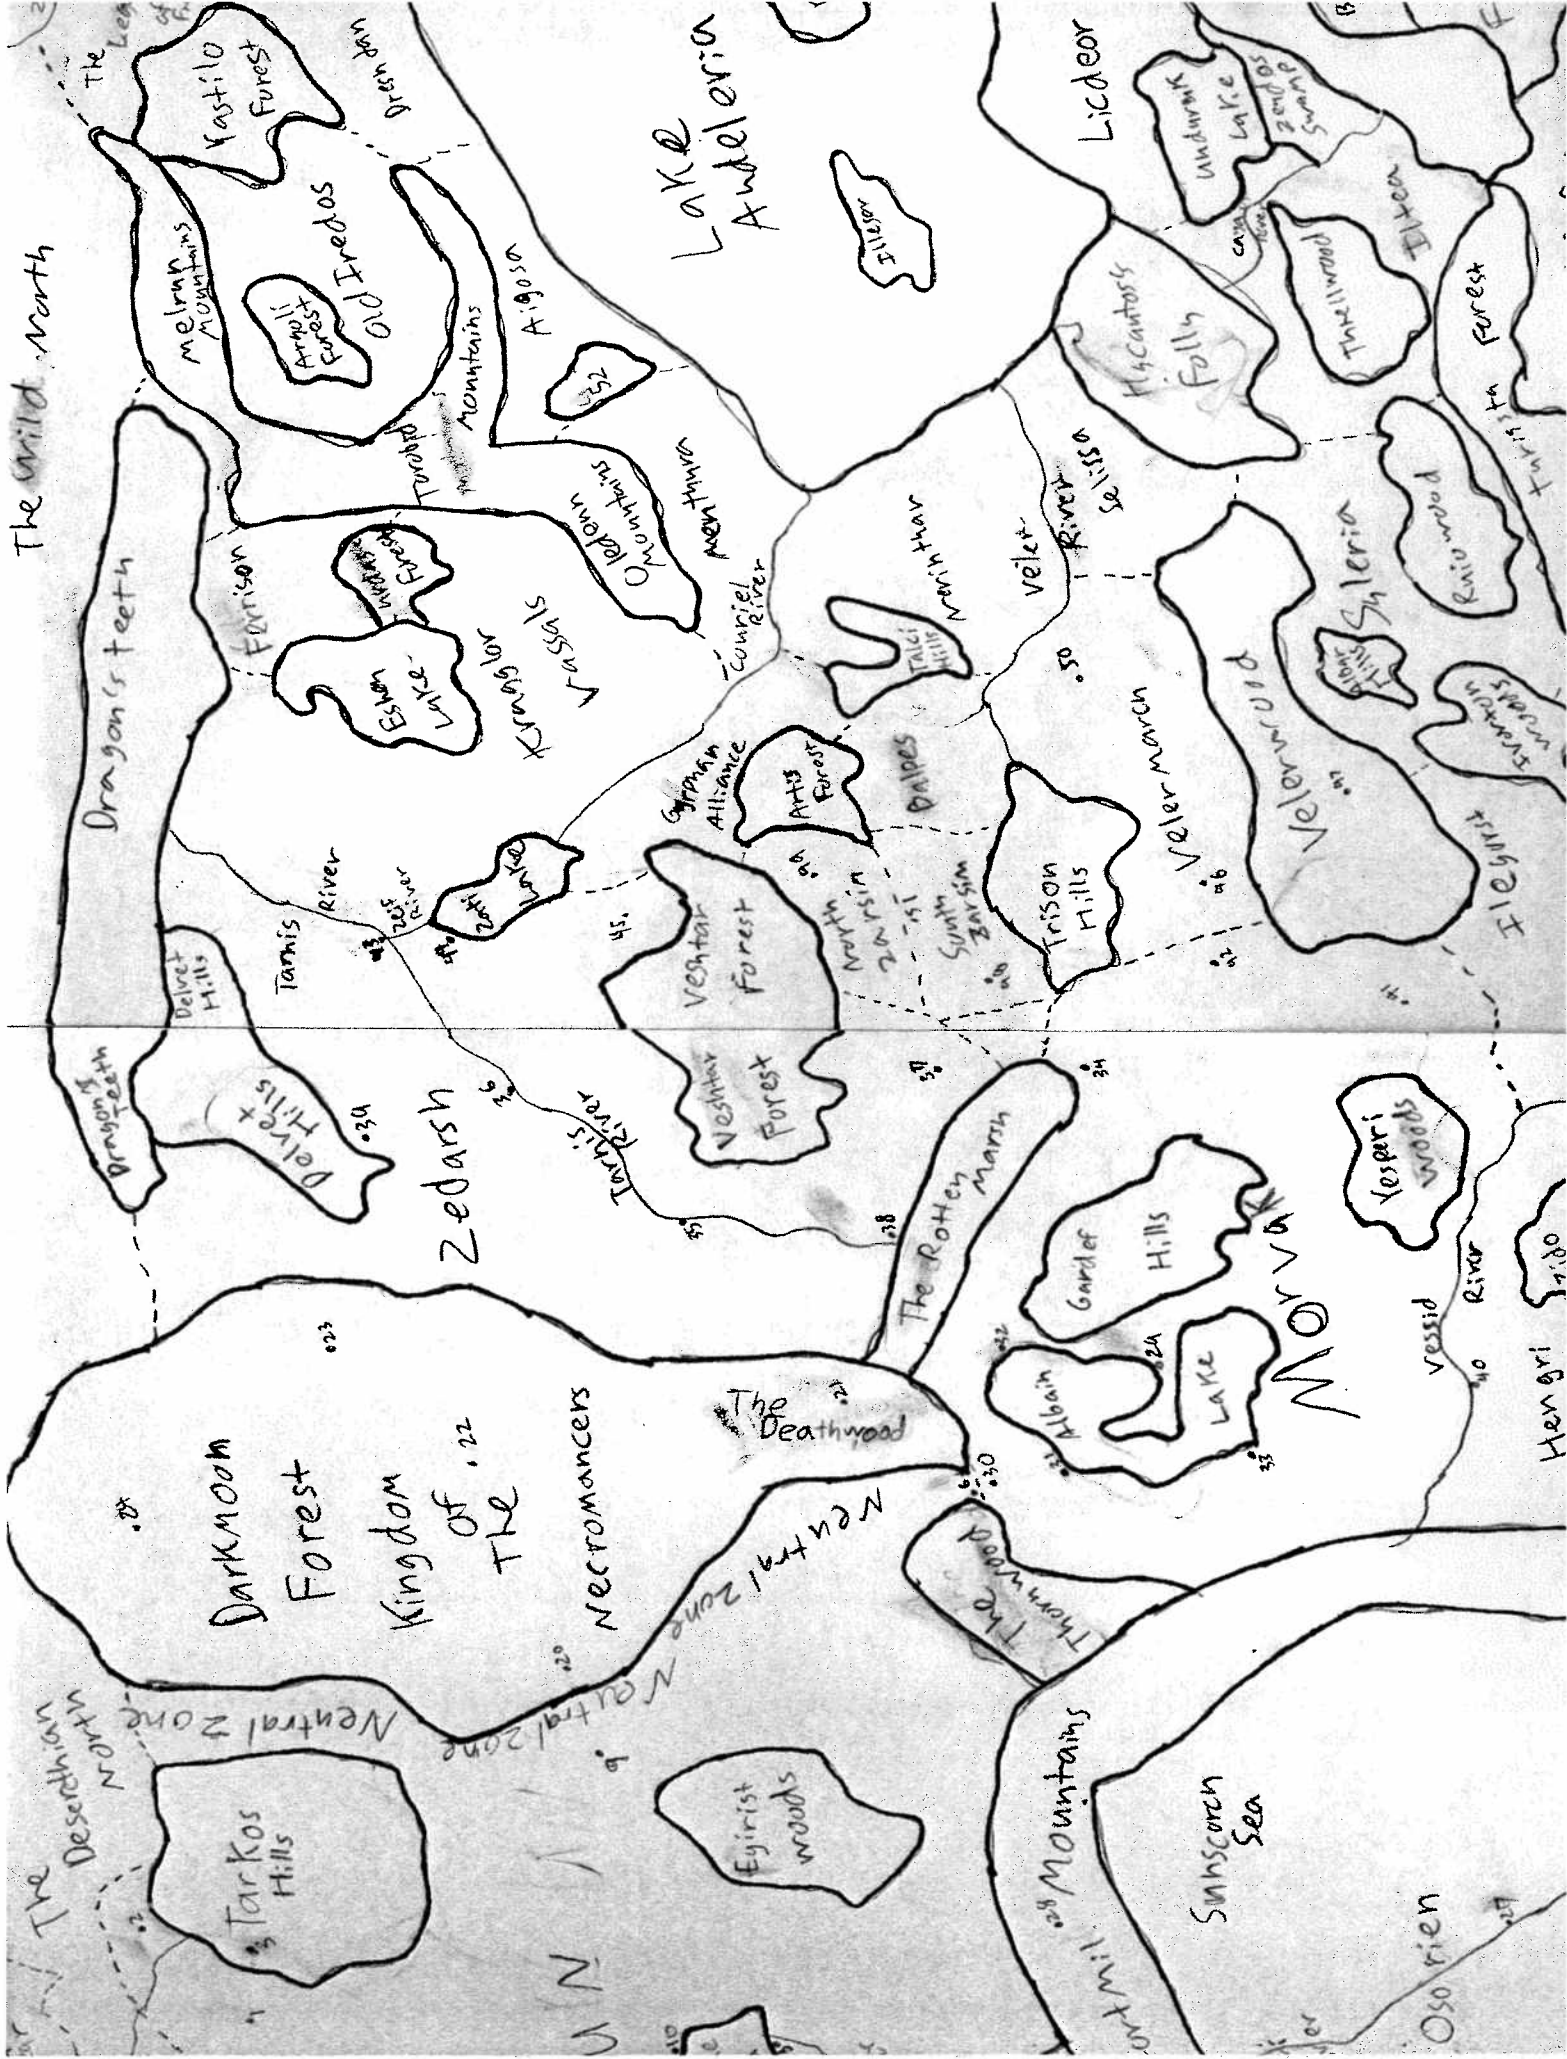

The Wild North

Darkmoom Forest Kingdom of the Necromancers

Zephr

Vehtar Forest

Licdeor

Sunscorch Sea

The Deathwood

Ejrist Woods

Sunscorch Mountains

Yesper Woods

Oso rien

Hen gri

Alain Lake

Gardier Hills

Tamis River

The Rotten Marsh

Trison Hills

Veler River

Syranin Alliance

Cleptom Mountains

Andaleria

Farison

Melank Mountains

Katilo Forest

Tamis River

Esken Lake

Old Fredos

The Lea

Delvet Hills

Wastals

Arax

Drin den